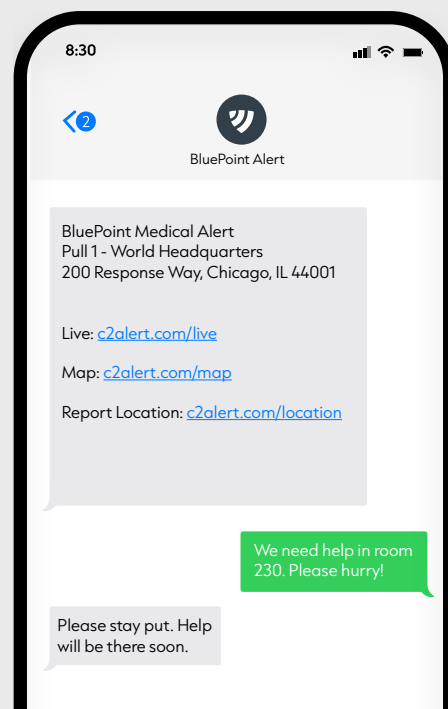

RAPIDALERT

POWERED BY  **BLUEPOINT**[®]

READY-TO-DEPLOY MEDICAL RESPONSE PLATFORM

A safety-first, self-installed emergency alert system that enables employees to summon immediate, coordinated help in seconds.

- ✓ Deliver faster, more coordinated on-site response
- ✓ Accelerate notification & first responder activation
- ✓ Minimize chaos with instant, actionable alerts

A LIFE-SAVING SYSTEM

“Because of the rapid response, he was revived before permanent damage occurred, and **continues to live a happy and healthy life.**”

Across **168 acres of campus**, global agricultural leader AGCO safeguards employees from mishandled workplace medical emergencies through BluePoint Alert with an internal **response time of ~30 seconds** over nearly **10 activations within 18 months**.