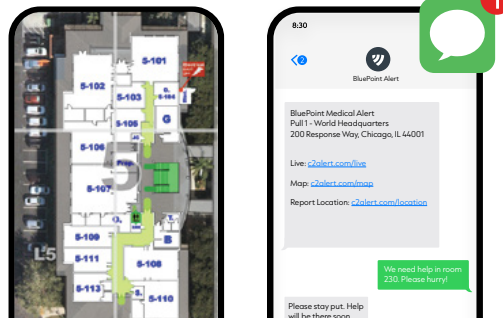

✓ **EMERGENCY ACTIVATION & NOTIFICATION**

✓ **INSTANT TEXT ALERTS WITH CRITICAL LIVE INTERACTION & RESOURCES**

✓ **REDUCED TIME TO RESPONSE & AID**

• Experience RapidAlert with a Live Demo:

info@bluepointalert.com

888-258-3706

BLUE POINT®
ALERT SOLUTIONS